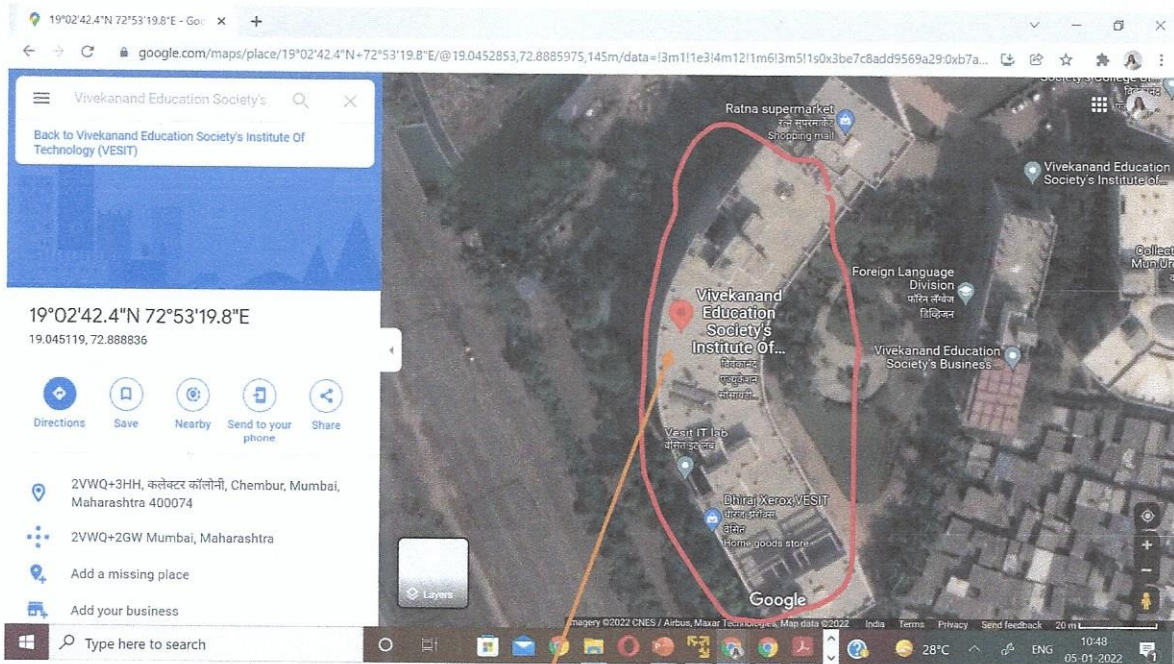

In same VESIT building pointer is shifted to left where address is shown as "2VVQ+WHJ, कलेक्टर कॉलोनी Chembur, Mumbai, Maharashtra 400074"

Note: We are getting a few classrooms/seminar halls geotagged photos with the address "Hashu Advani Memorial Complex, Collector's Colony, Chembur, Mumbai – 400 074. India" few with address "2VVQ+WHJ, कलेक्टर कॉलोनी Chembur, Mumbai, Maharashtra 400074" and few with address "495/497 कलेक्टर कॉलोनी Chembur, Mumbai, Maharashtra, 400074, India and few with "104, Shivshkti Naga कलेक्टर कॉलोनी, Chembur, Mumbai, Maharashtra, 400074 " because Google Map has changed the address of same building when pointer is shifted. But values of longitude and latitude of all rooms are very close (around 19.045373, 72.888697)

Jayalish