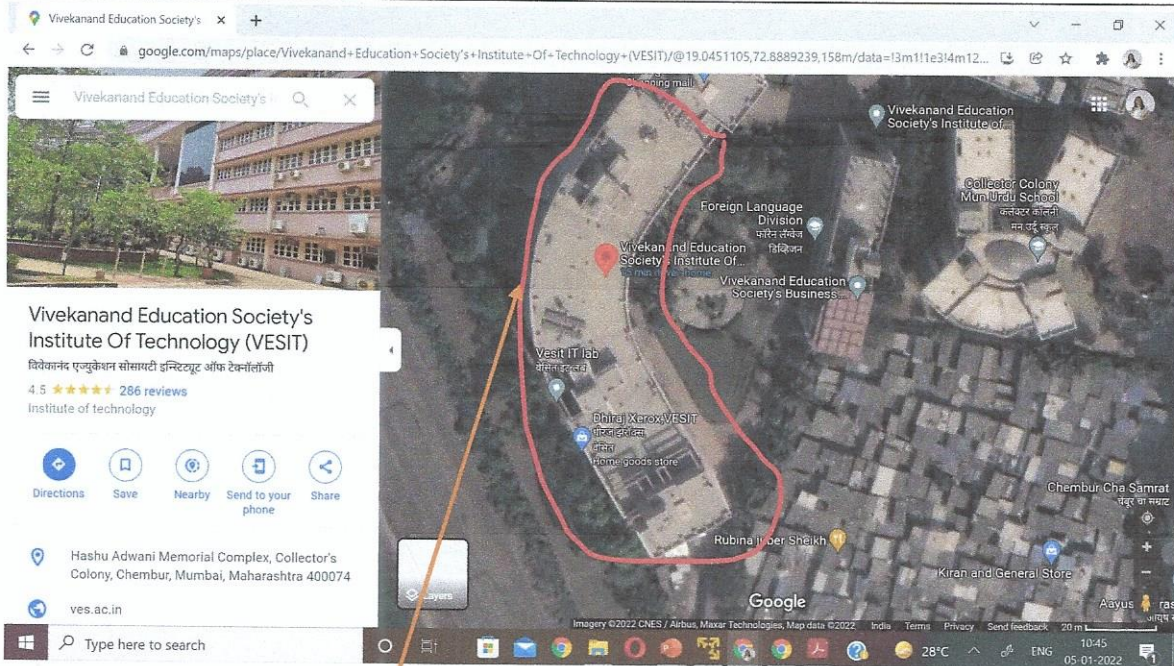

4.1.3 Percentage of classrooms and seminar halls with ICT - enabled facilities such as smart class, LMS, etc. (10) (current year data)

Query:

Provide Geotagged photographs of class rooms/seminar halls with ICT enabled facilities with Lists.
DVV has not considered shared improper geotagged report by HIE

VESIT on Google Map

Red colour circled portion on Google Map is **VES Institute Technology (VESIT)** building located at Hashu Advani Memorial Complex, Collector's Colony, Chembur, Mumbai – 400 074. India.

VESIT address on Google Map for this location is "Hashu Advani Memorial Complex, Collector's Colony, Chembur, Mumbai – 400 074. India"

In same VESIT building pointer is shifted to left where address is shown as "2VVQ+WHJ, कलेक्टर कॉलोनी Chembur, Mumbai, Maharashtra 400074"